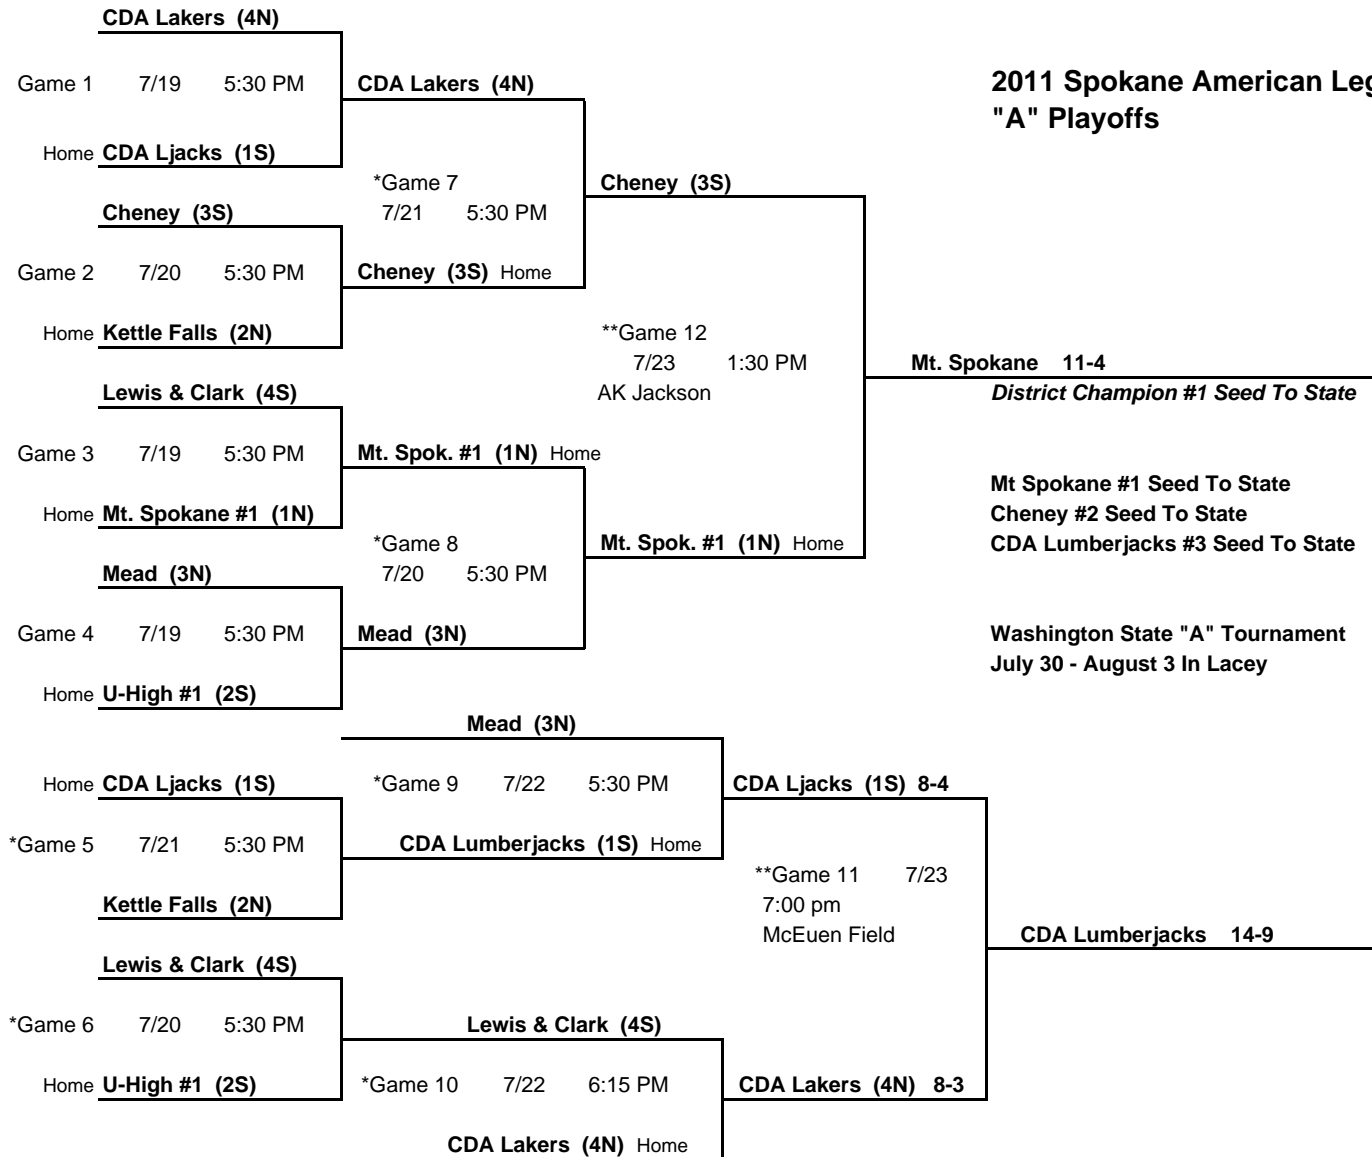

2011 Spokane American Legion "A" Playoffs

***Highest Seeded Team Will Host Games 5, 6, 7, 8, 9 and 10.
 If Seeds Are Identical, A Coin Flip Will Determine Host Team.**

****Highest Seeded Team Will Be Home Team, Games 11 and 12.
 If Seeds Are Identical, A Coin Flip Will Determine Home Team.**